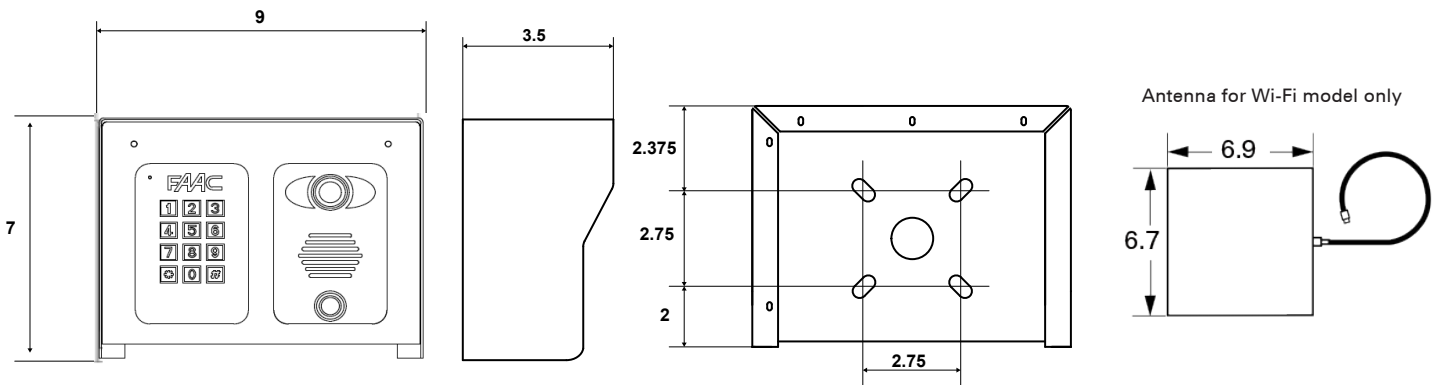

Cellular

- HD 720p camera with IR cut filter for better color by day and IR night vision by night
- Live video stream
- Full and half duplex speech
- 2 relay outputs with latching feature for hold open
- CAT5 terminal port for easy hard wire option
- High gain waterproof Wi-Fi antenna for extended range (Wi-Fi model only)
- On-Board 16GB Micro SD Card for photo/video storage
- Simple setup using a mobile phone
- Sim card included (cellular model only)

### TECHNICAL SPECIFICATIONS

Model	WiFi Model	4G Model
App name	Praetorian Guard	
Power supply	24v dc (adaptor included)	
Power consumption	96mA standby - 500mA during call - 2A peak	
Dial out numbers	4 devices with app installed	
Relay outputs	2	
Keypad	Yes	
Keypad relays	2	
Relay type	N/C and N/O contacts	
Relay load	2A - 24v AC max	
Relay time	Adjustable 1-10 seconds	
Audio	Full 2 way Duplex and half Duplex sound options	
Wi-Fi standard	802.11b/g/n	n/a
Wi-Fi antenna	Directional 60°; Waterproof for outdoor use	
Security	6 digit passcode protected	
Uplink bandwidth	110K bits/sec	
Camera	Color; 110 degree, 640x480 pixel	
Night vision	Yes, by infrared illumination (with IR cut filter)	
Operating ambient temperature	-22°F - 110°F (-30°C - +50°C)	
Weight	4.7 lb ( 2.1 kg)	
Dimensions (L x D x H)	9. x 7 x 3.5 in (229 x 180 x 90 mm)	
Protection class	IP 55	
Enclosure	BS316 marine grade SS construction with gloss black face trim	
Time restricted codes	100	
Permanent codes	100	
Temporary codes	100	

## DIMENSIONS (INCHES)